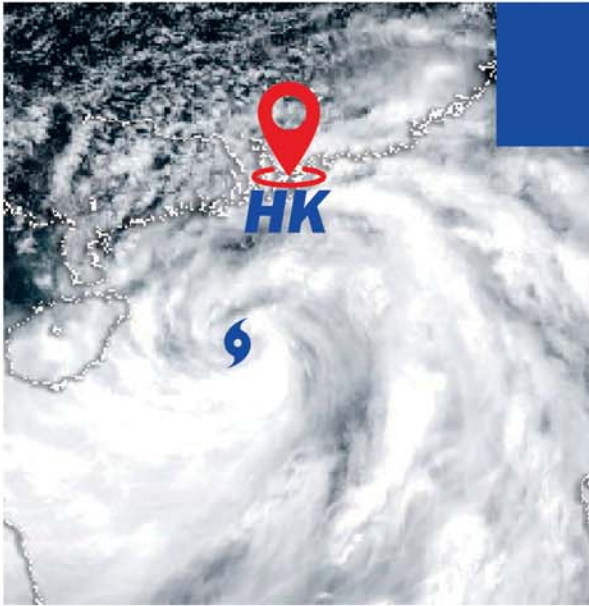

Highlights of 2022 Hong Kong Tropical Cyclone Season

T Chaba

The **1st** time

No. 8 Signal on
the HKSAR
Establishment Day

STS Nalgae

The **3rd** Tropical Cyclone
necessitating the issuance of
No. 8 Signal in
November