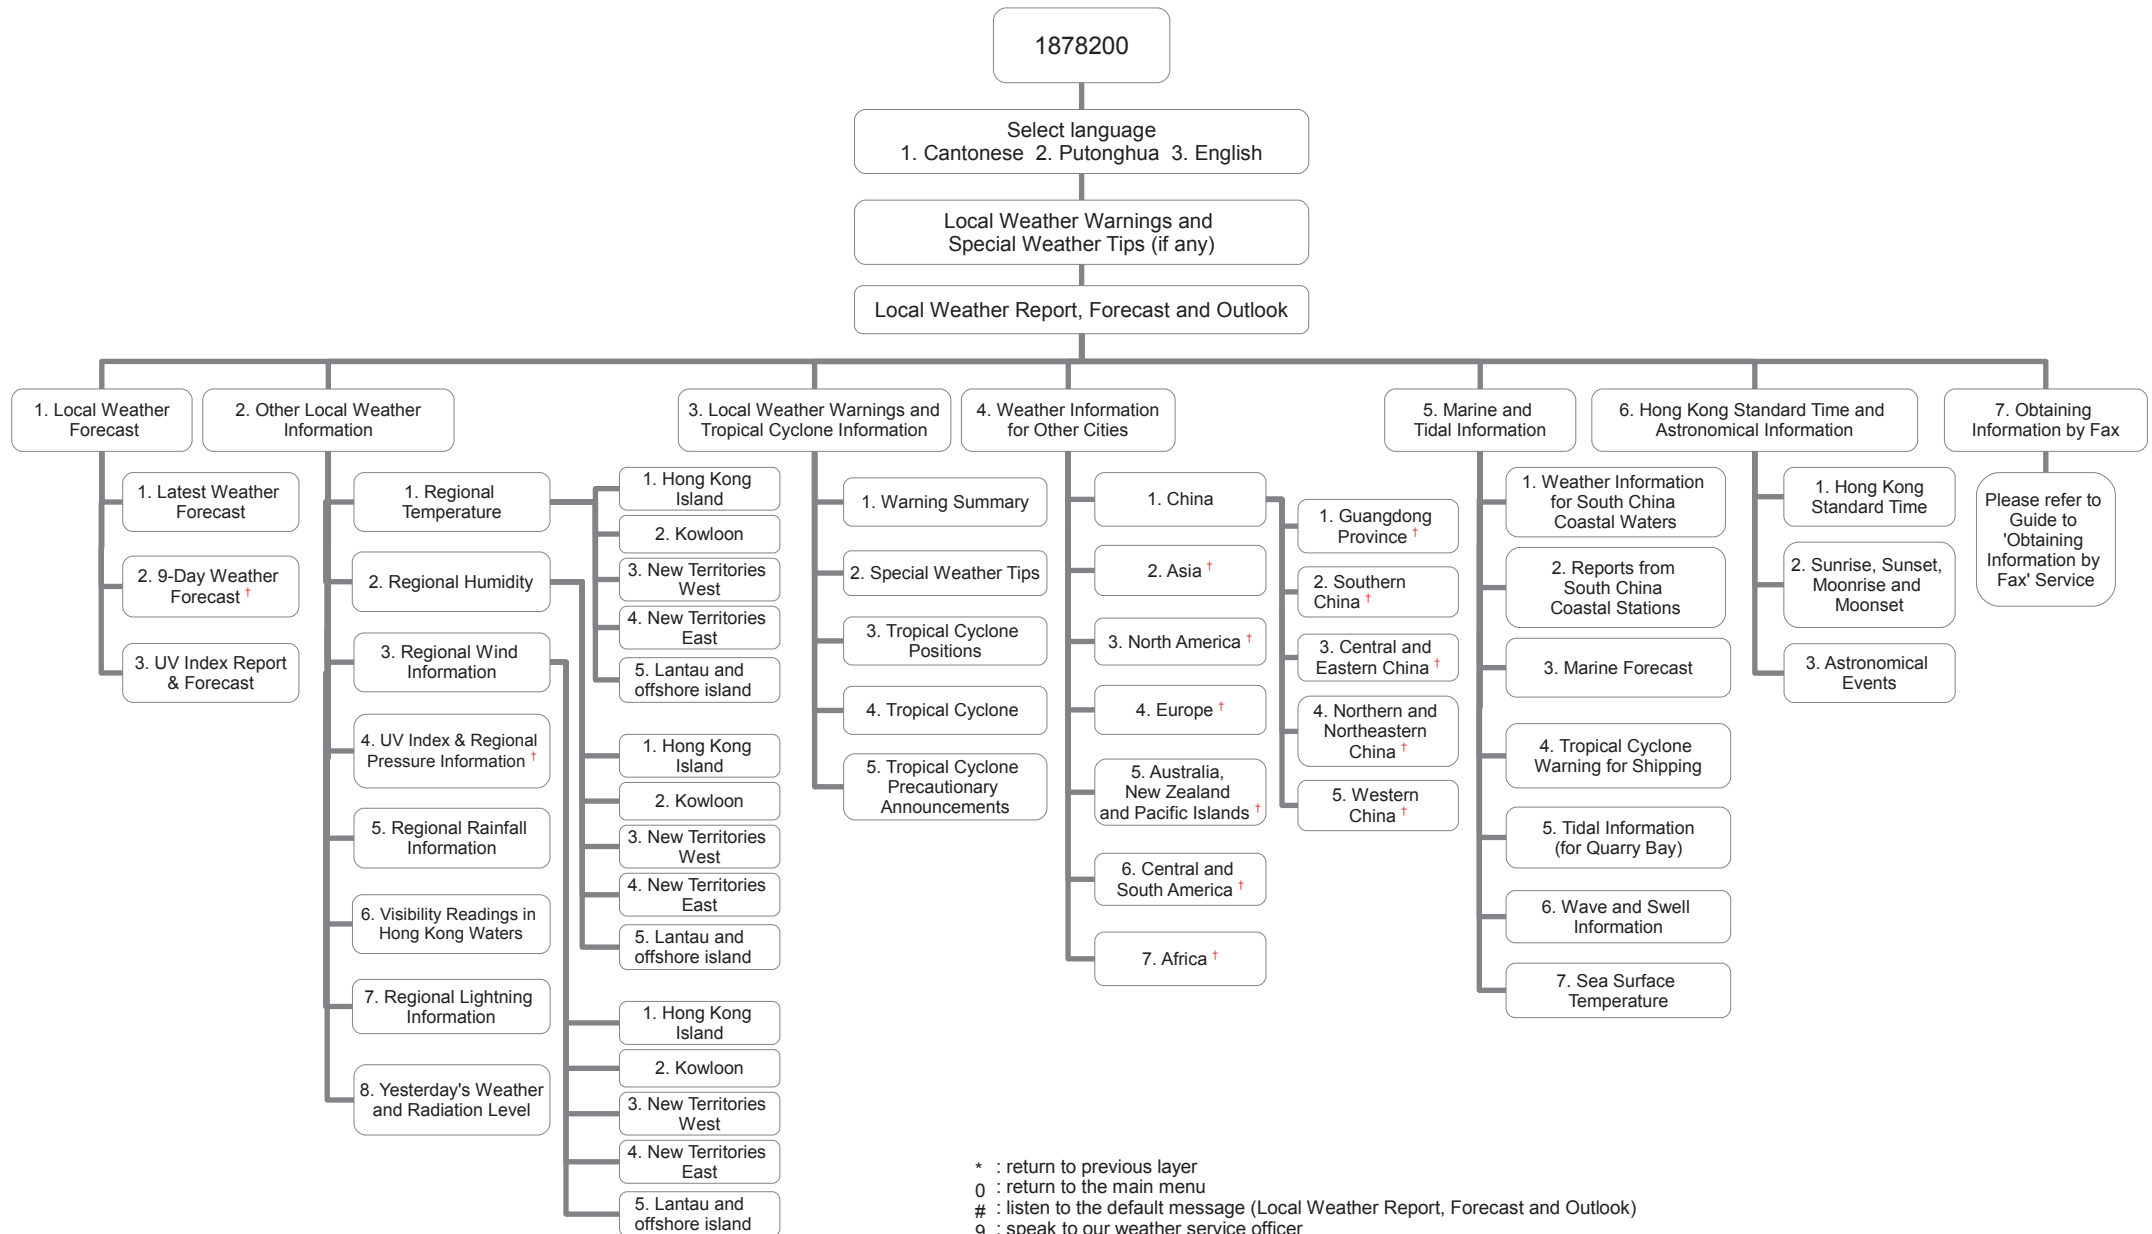

Guide to 1878200 'Dial-a-Weather' Service

* : return to previous layer
 0 : return to the main menu
 # : listen to the default message (Local Weather Report, Forecast and Outlook)
 9 : speak to our weather service officer

† When listening to the regional weather information
 # : skip to the next piece of information
 ** : repeat the previous information